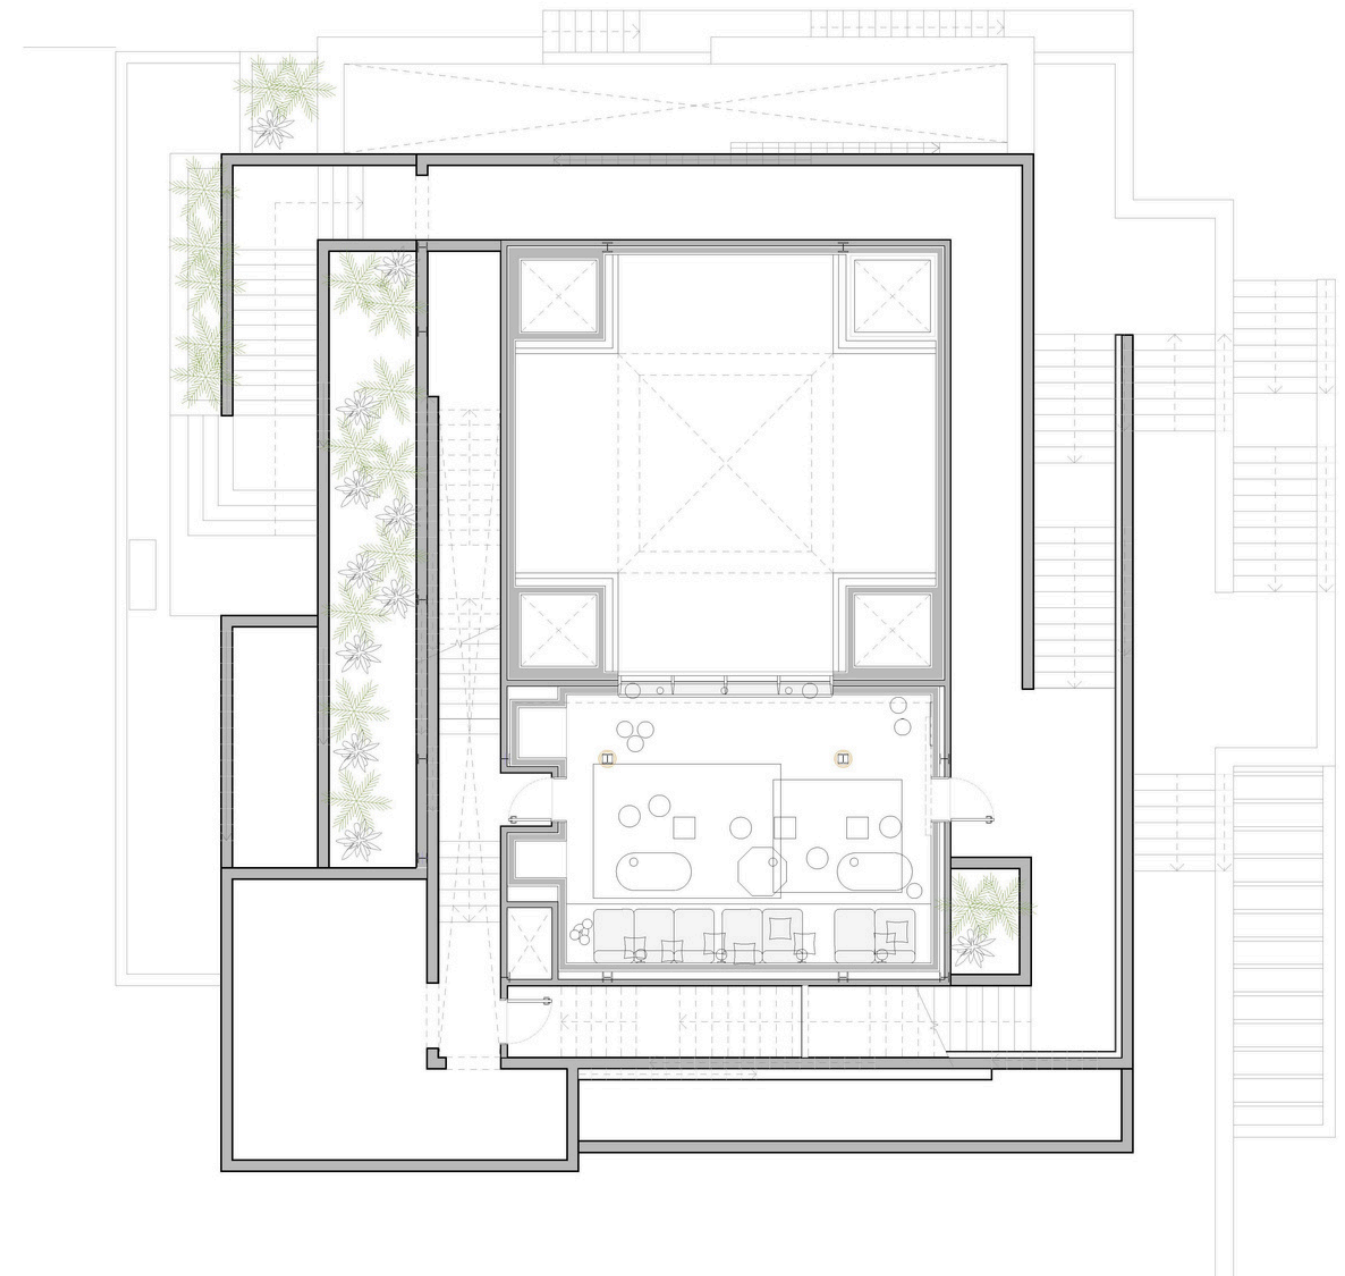

TEMPLE & NIGHTCLUB

TOTAL AREA: 116 sqm / 1,249 sqft
TOTAL COVERS: 116

GROUND FLOOR

1ST FLOOR