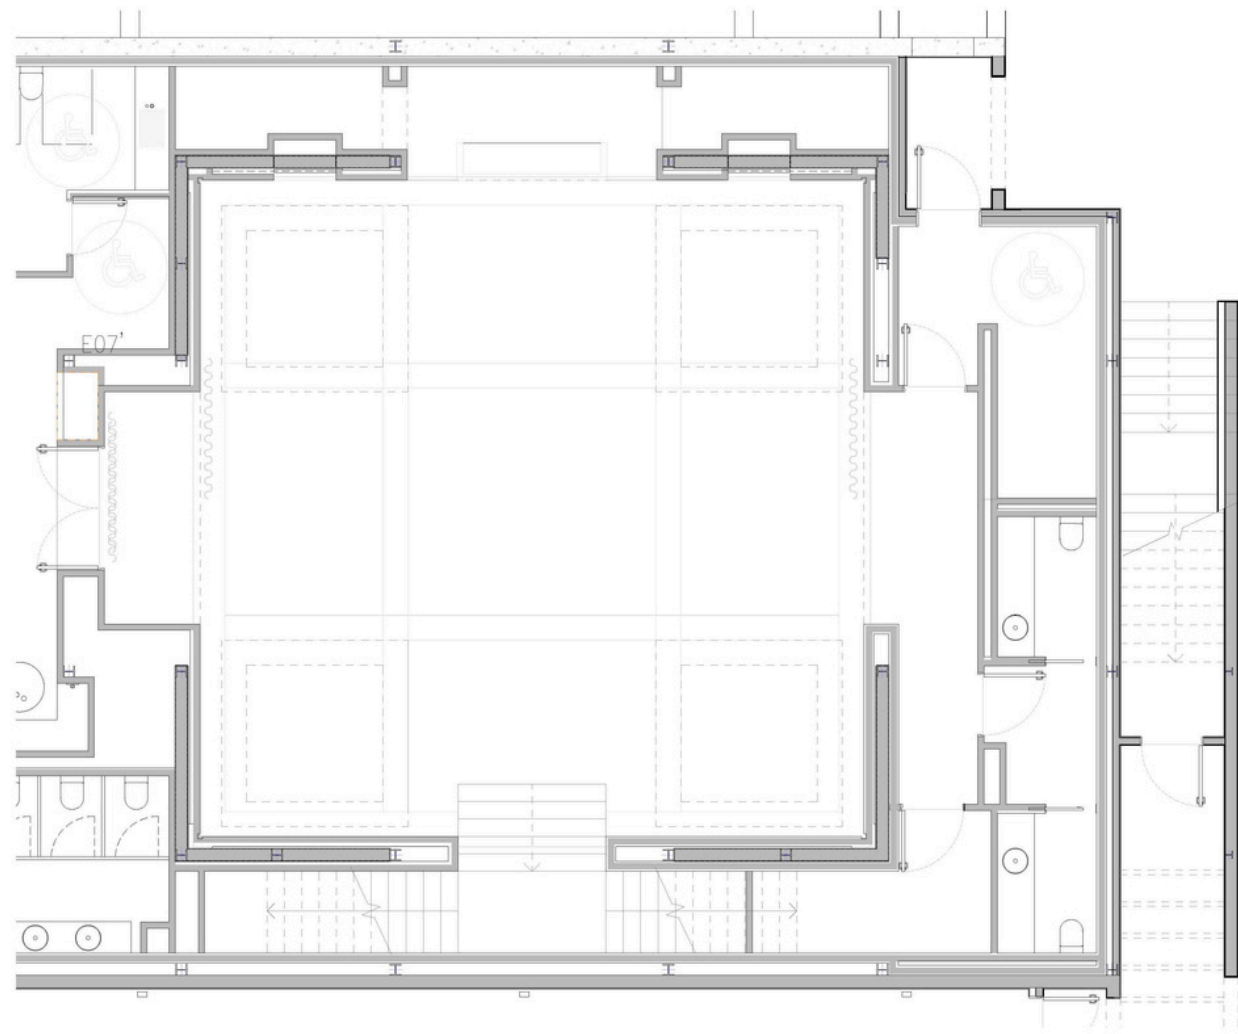

TEMPLE & NIGHTCLUB

TOTAL AREA: 116 sqm / 1,249 sqft
TOTAL COVERS: 116

GROUND FLOOR

1ST FLOOR